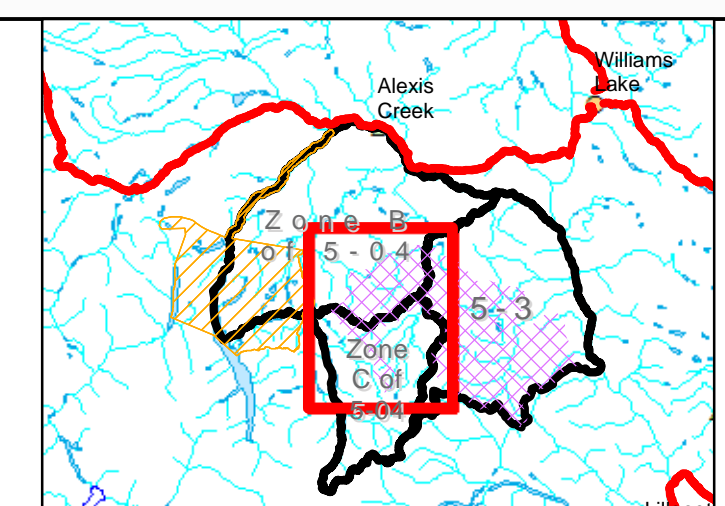

**South Chilcotin Stewardship Area
within LEH Unit 5-3 Zones B & C**

- Moose LEH Areas
- South Chilcotin Stewardship Area
- Provincial Parks
- Local Road
- Unknown Road Type
- Other Road